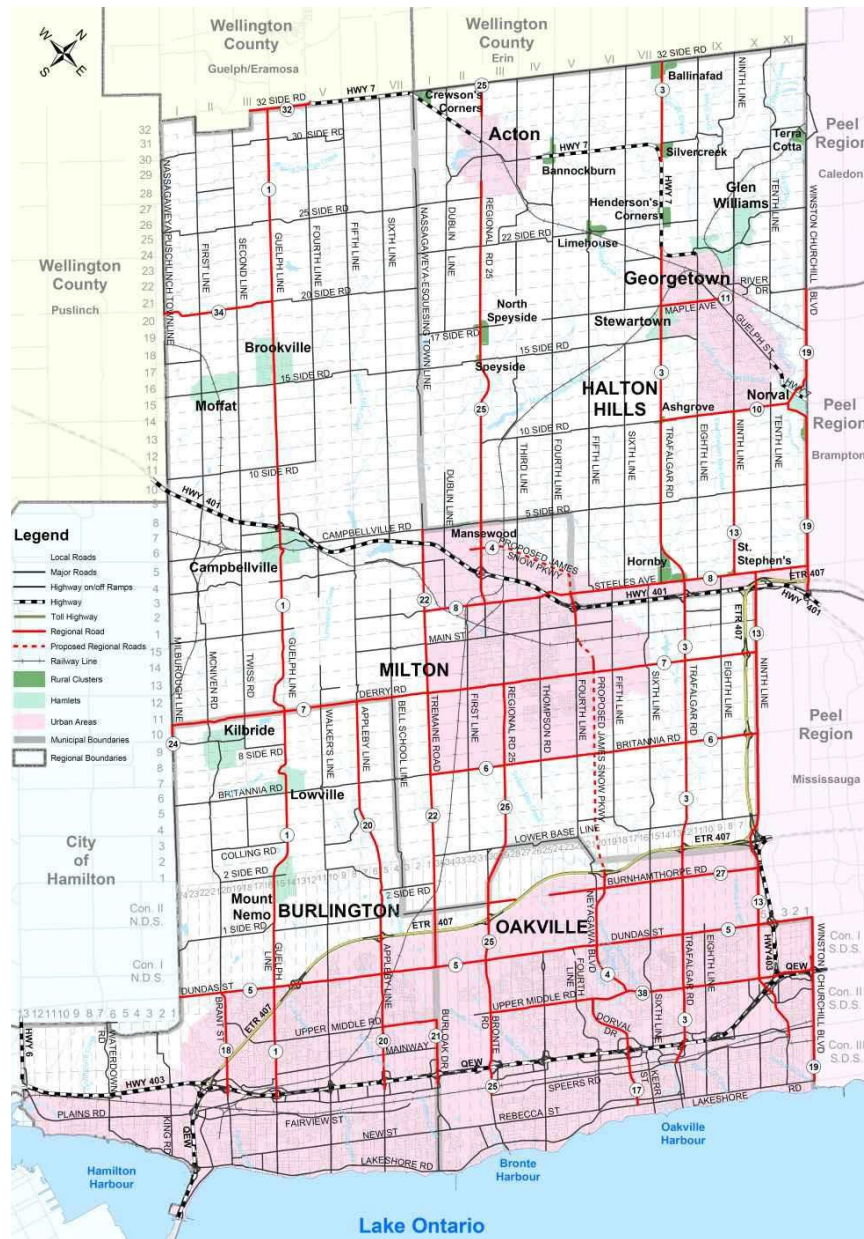

Greater Toronto Area

Regional Municipality of Halton

Regional Municipality of York

THE REGIONAL MUNICIPALITY OF DURHAM

MapSource/MapInfo

Prepared by Durham Region Department 1996